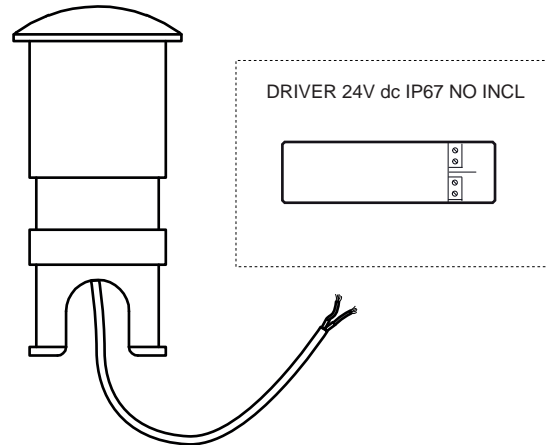

KANE 1

ref. 70660

KANE 2

ref. 70661

KANE 3

ref. 70662

1

2

3

LIGHT SOURCE - FUENTE DE LUZ

LED 3W 3000K 120Lm INCL
DRIVER 24V dc NO INCL

TECHNICAL FEATURES - CARACTERÍSTICAS TÉCNICAS

DRIVER IP67 NO INCL
24Vdc 100V-240V max 20W
MBTS

IP67

IK08

1000Kg
9806N