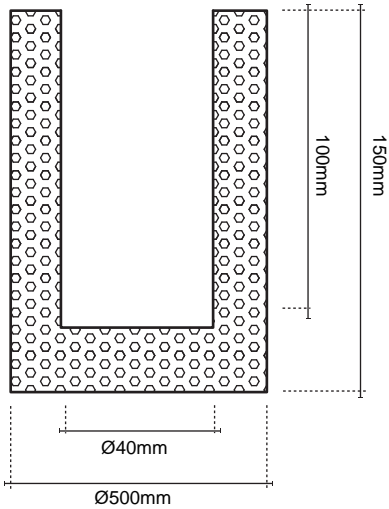

KANE 1

ref. 70660

KANE 2

ref. 70661

KANE 3

ref. 70662

1

2

1m
H05RN-F
2x0,75mm2-Tz

Stainless
Steel
316

Available environment
temperature -20°~40°C