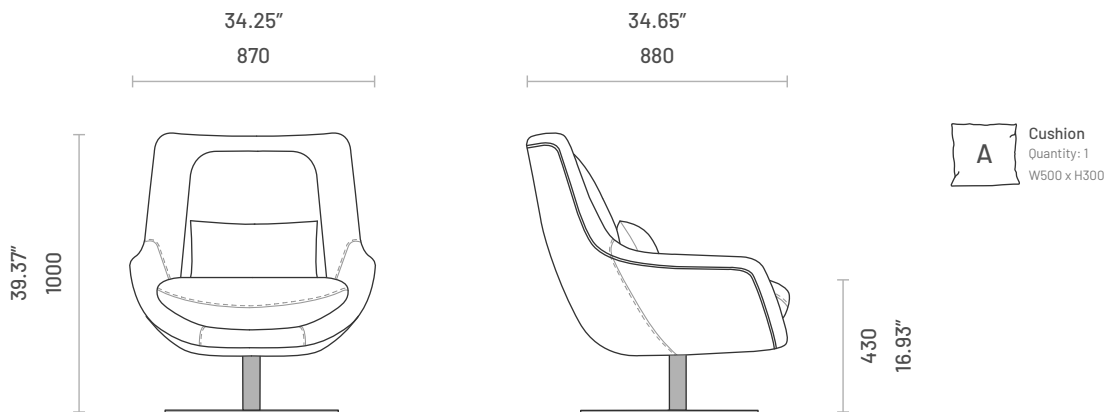

Elba

ARMCHAIR & OTTOMAN

What a timeless design Elba armchair is! With an egg shape, this piece reveals generous shapes and a sleek look. The seat holds an extra padded pillow as well as the back. These two pillows provide maximum comfort. Elba armchair has an incredible feature: not only is the base a triangle shape handmade in stainless steel but it also swivels, so you can position where you want to face and play around a 360° base.

You can match this armchair with Elba ottoman, from the same collection, for additional comfort and support.

Specifications

Dimensions (Armchair)

Dimensions (Ottoman)

Technical Information

Frame

Structure: Solid pine wood, plywood and MDF

COM Fabric and Leather Requirements

Item	1	2
Elba Armchair	<p data-bbox="1236 336 1300 358">Fabric</p>  <p data-bbox="1236 459 1300 526">5.50 lm 18.04 ft</p>	<p data-bbox="1372 336 1444 358">Leather</p>  <p data-bbox="1364 459 1452 526">11.00 m2 118.80 ft2</p>
Elba Ottoman	<p data-bbox="1236 548 1300 571">Fabric</p>  <p data-bbox="1236 672 1300 739">2.70 lm 8.85 ft</p>	<p data-bbox="1372 548 1444 571">Leather</p>  <p data-bbox="1364 672 1452 739">5.40 m2 58.32 ft2</p>

Packaging Information

Item	Number of Packages	Packaging Dimensions	Packaging Weight	
Armchair	1	Width: 950mm (37.40") Depth: 950mm (37.40") Height: 1070mm (42.13") Volume: 0.966m ³ (34.11ft ³)	113.50kg	250.22lb
Ottoman	1	Width: 800mm (31.50") Depth: 800mm (31.50") Height: 520mm (20.47") Volume: 0.333m ³ (11.76ft ³)	38.50kg	84.88lb