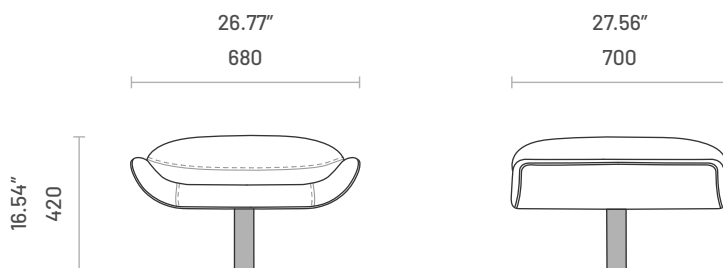

Elba

ARMCHAIR & OTTOMAN

What a timeless design Elba armchair is! With an egg shape, this piece reveals generous shapes and a sleek look. The seat holds an extra padded pillow as well as the back. These two pillows provide maximum comfort. Elba armchair has an incredible feature: not only is the base a triangle shape handmade in stainless steel but it also swivels, so you can position where you want to face and play around a 360° base.

You can match this armchair with Elba ottoman, from the same collection, for additional comfort and support.

Specifications

Dimensions (Armchair)

Dimensions (Ottoman)

Technical Information

Frame

Structure: Solid pine wood, plywood and MDF

Feet: Steel or Stainless Steel

Padding

Structure: 30kg/m³ polyurethane foam, 100gr polyester fiber

Cushions: 18kg/m³, 35kg/m³ polyurethane foam, 100gr polyester fiber and 200gr polyester fiber

Materials and Finishes

Packaging Information

Item	Number of Packages	Packaging Dimensions	Packaging Weight	
Armchair	1	Width: 950mm (37.40") Depth: 950mm (37.40") Height: 1070mm (42.13") Volume: 0.966m ³ (34.11ft ³)	113.50kg	250.22lb
Ottoman	1	Width: 800mm (31.50") Depth: 800mm (31.50") Height: 520mm (20.47") Volume: 0.333m ³ (11.76ft ³)	38.50kg	84.88lb