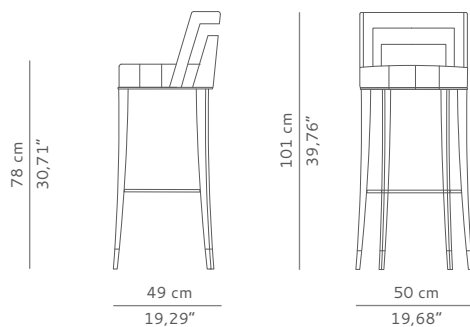

DIMENSIONS

WIDTH	50 cm   19,68"
DEPTH	49 cm   19,29"
HEIGHT	101 cm   39,76"
SEAT HEIGHT	78 cm   30,71"
SEAT DEPTH	40 cm   15,75"

MATERIALS

FABRIC	Velvet
FABRIC REFERENCE	BB MOSS I – Colour 16
FABRIC NEEDED	2 mts   78,74" (Standard width 1,40mts   55")
LEGS	Oak with walnut stain and aged brass details

FABRIC / LEATHER REQUEST

COM	2 mts   78,74" (Standard width 1,40mts   55")
COL	30,08 sq ft

PACKAGING

DIMENSIONS	W 60 cm   23,62" D 56 cm   22,05" H 110 cm   43,31"
VOLUME	0,37 m <sup>3</sup>   13,06 ft <sup>3</sup>
WEIGHT	30 kg   66,14 lb