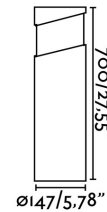

BLOCK Grey beacon lamp

Ref. 74142

BLOCK is an outdoor lighting collection designed by Àlex&Manel Llusçà. The entire series is made from cement and is oval in shape. The light beam of this beacon lamp is in the centre of the light, perfect for decorative lighting in gardens and terraces.

Specifications

Bulb:	1x E27 MAX 15W LED
Bulb included:	No
Transformer:	Driver
Transformer included:	No
Voltage:	100-240V
Operating Frequency:	50/60Hz
IP:	65
Class:	II
Material:	Cement and opal PC diffuser
Designer:	MANEL LLUSCÀ
Recommended bulb:	
Description of recommended Bulb:	
Height:	700 mm
Diameter:	147 Ø
Net Weight:	10.19 kg
Volume:	0.03040 m3