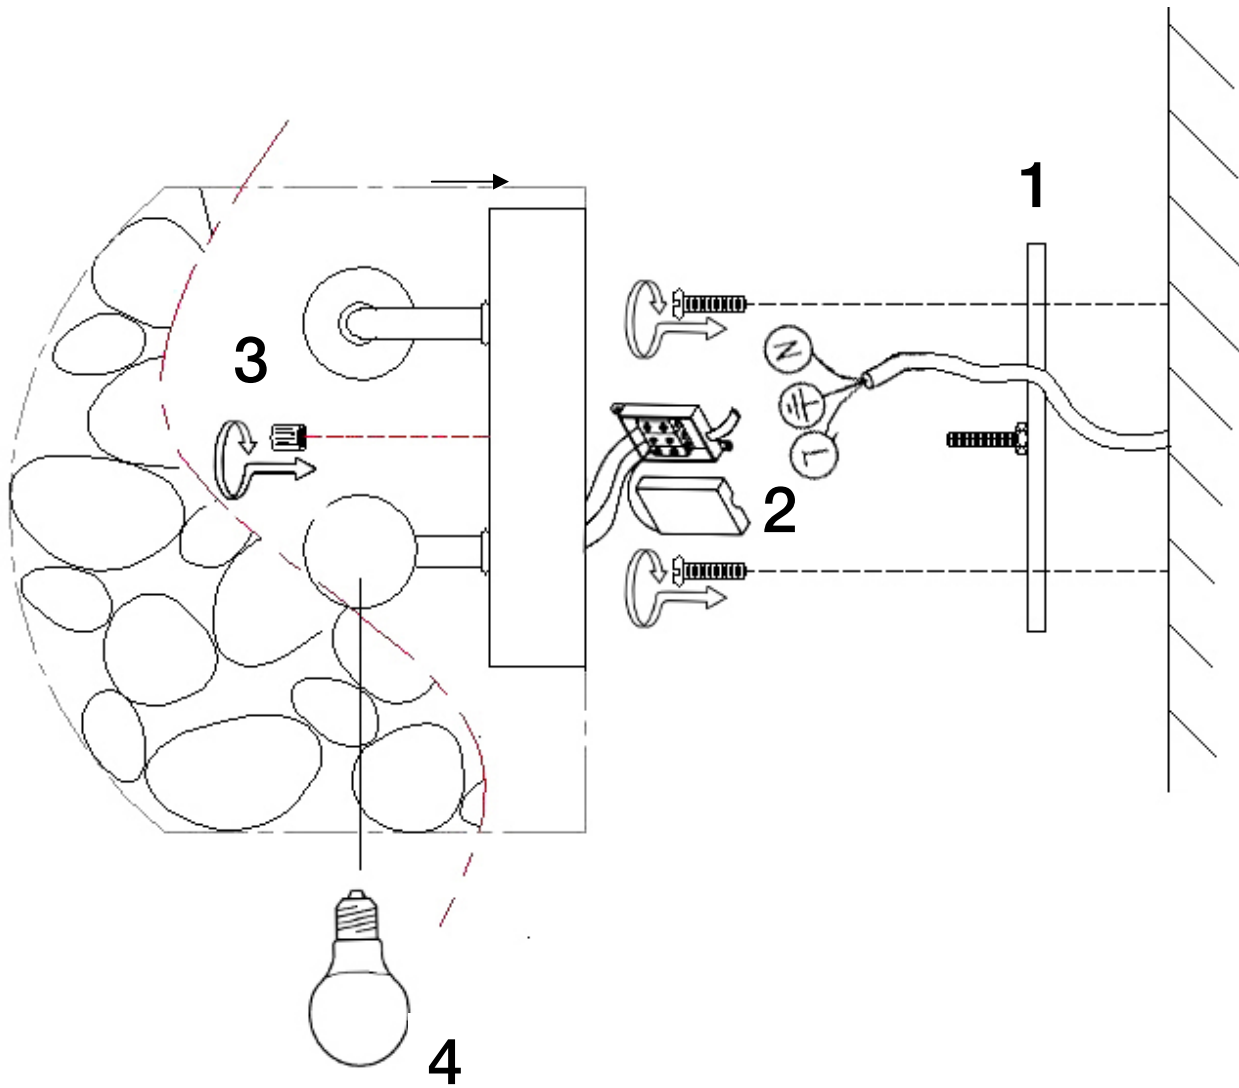

Para ver la ficha técnica de producto completa, puede usar el siguiente código QR:

You may use the following QR code to view the complete technical data sheet of the product:

If you have any technical questions, please do not hesitate to contact our technical Department.
We are at your disposal in our email: irodriguez@schuller.es