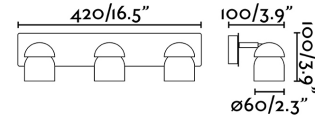

## COCO Black wall lamp 3L

Ref. 40667

Collection of wall lamps created by Faro Lab. COCO has a fun design, and different finishes and versions. This black wall lamp with three lights and manufactured in steel can be pointed 350° on its horizontal axis and 90° on its vertical axis, making it ideal to adapt to each space and need.

### Specifications

<b>Bulb:</b>	3XGU10 MAX 8W LED
<b>Bulb included:</b>	No
<b>Transformer:</b>	
<b>Transformer included:</b>	No
<b>Voltage:</b>	100-240V
<b>IP:</b>	20
<b>Class:</b>	I
<b>Material:</b>	Steel and ABS
<b>Designer:</b>	FARO TEAM
<b>Length:</b>	420 mm
<b>Net Width:</b>	100 mm
<b>Height:</b>	100 mm
<b>Volume:</b>	0.00506 m3