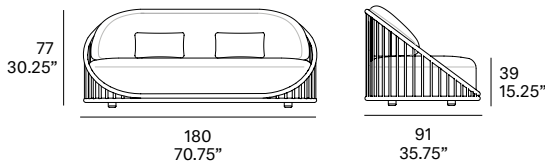

# Cask outdoor Loveseat / sofá 2 plazas

Norm Architects, 2023/2024

C392 A

Sofa made of high resistance aluminum tube. Possibility of customization through a wide variety of technical fabrics completely suitable for outdoor use.  
2 loose cushion 50x32cm/19.75x12.5" included.

## Shipment details

Qty	1 sofa (1 box)
Volume	1,64 m <sup>3</sup> / 58 ft <sup>3</sup>
Gross weight	47 kg / 103 lb
Net weight (1 armchair)	38,5 kg / 84.8 lb
Box dimensions (approx.)	185 x 96 x 80 cm 72.75" x 37.7" x 31.5"
Item dimensions (width x depth x height)	180 x 91 x 77 cm 70.75" x 35.75" x 30.25"
COM (1, 40 - 1,50 m / 54"-59")	seat cushion: 7 m / 7.6 yd back cushion: 1 m / 1.1 yd