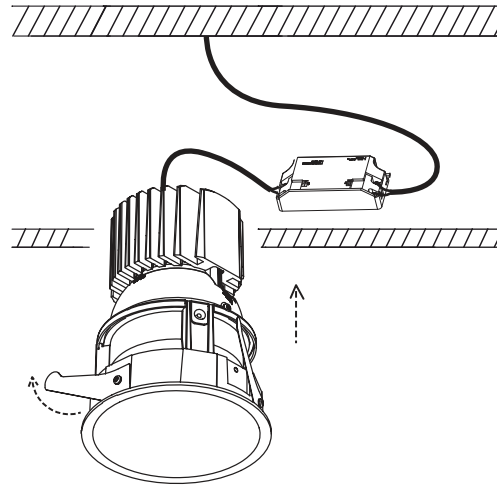

1

Ø103mm

2

3

4

Technical features • Características técnicas

light options: LED 13W 350mA incl or LED 19W 500mA incl