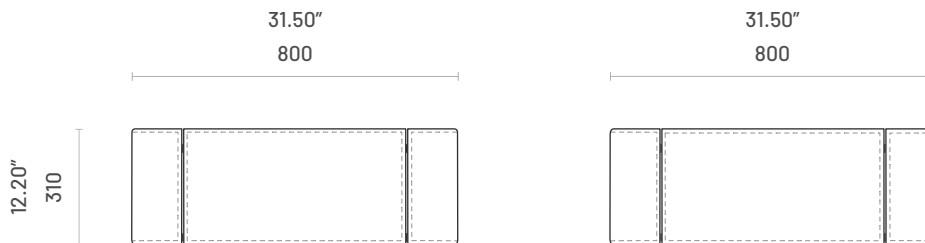

Mano

COFFEE & SIDE TABLES

An outstanding piece with striking aesthetic balance and functionality, merging in a harmonious craftwork design. Its round structure is fully upholstered in natural leather while the top features a wooden board. The leather frame included four panels that come together to create a marvelous design and high-end production skills. Mano is available in the coffee table and side table version, for a distinctive, is eternal.

Specifications

Dimensions (Side Table)

Dimensions (Coffee Table)

Technical Information

Frame

Structure: MDF and Natural Leather

Top: MDF and Wood Veneer

Materials and Finishes

Packaging Information

Item	Number of Packages	Packaging Dimensions	Packaging Weight	
Side Table	1	Width: 480mm (18.90") Depth: 480mm (18.90") Height: 600mm (23.62") Volume: 0.138m ³ (4.882ft ³)	16.50kg	36.37lb
Coffee Table	1	Width: 880mm (34.65") Depth: 880mm (34.65") Height: 360mm (14.17") Volume: 0.279m ³ (9.845ft ³)	27.50kg	36.37lb