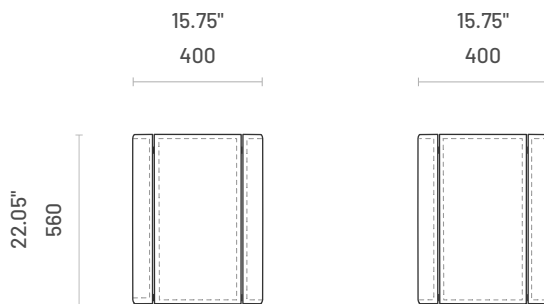

Mano

COFFEE & SIDE TABLES

An outstanding piece with striking aesthetic balance and functionality, merging in a harmonious craftwork design. Its round structure is fully upholstered in natural leather while the top features a wooden board. The leather frame included four panels that come together to create a marvelous design and high-end production skills. Mano is available in the coffee table and side table version, for a distinctive, is eternal.

Specifications

Dimensions (Side Table)

Dimensions (Coffee Table)

Technical Information

Frame

Structure: MDF and Natural Leather

Top: MDF and Wood Veneer

Materials and Finishes

Packaging Information

Item	Number of Packages	Packaging Dimensions	Packaging Weight	
Side Table	1	Width: 480mm (18.90") Depth: 480mm (18.90") Height: 600mm (23.62") Volume: 0.138m ³ (4.882ft ³)	16.50kg	36.37lb
Coffee Table	1	Width: 880mm (34.65") Depth: 880mm (34.65") Height: 360mm (14.17") Volume: 0.279m ³ (9.845ft ³)	27.50kg	36.37lb