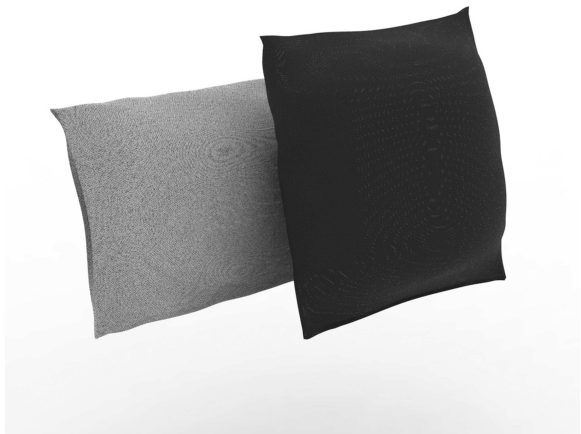

Продажа дизайнерской мебели,
света и аксессуаров
по всей России

8 (800) 500-70-36
hello@barcelonadesign.ru
www.barcelonadesign.ru

KES COJINES