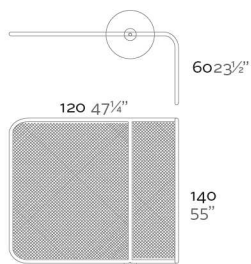

KES Dividing Sdreen
KES Parabán

REFERENCE*

REFERENCIA*

64012

ReferenceX, for example 0000A ReferenciaX, ejemplo 0000A.

* A: BASIC R: AUTORRIEGO F: LACADO W:LUZ L: LEDS B: FULL WHITE G: GLASS

FINISHES ACABADOS

COLOURS COLORES

BASIC

FABRIC TEJIDOS

BATYLINE