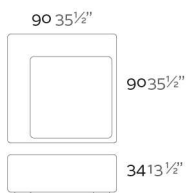

KES Planter 90x90
KES Maceta 90x90

FINISHES ACABADOS

COLOURS COLORES

BASIC, SELF-WATERING / AUTORRIEGO

LACQUERED / LACADO

LIGHT / LUZ, LED RGB, LED DMX, BATTERY BATERIA