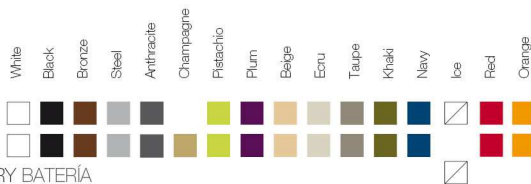

**FINISHES ACABADOS**

**COLOURS COLORES**

BASIC

LACQUERED / LACADO

LIGHT / LUZ, LED RGB, LED DMX, BATTERY BATERIA

**FABRIC TEJIDOS**

NAUTICAL NÁUTICA

SILVERTEX