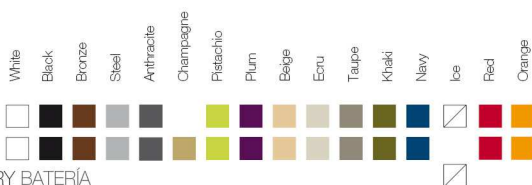

**FINISHES ACABADOS**

**COLOURS COLORES**

BASIC

LACQUERED / LACADO

LIGHT / LUZ, LED RGB, LED DMX, BATTERY BATERIA

**FABRIC TEJIDOS**

NAUTICAL NÁUTICA

SILVERTEX

COLOURS COLORES

BASIC

LACQUERED / LACADO

LIGHT / LUZ, LED RGB, LED DMX, BATTERY BATERIA

FABRIC TEJIDOS

NAUTICAL NÁUTICA

SILVERTEX

KINNASAND