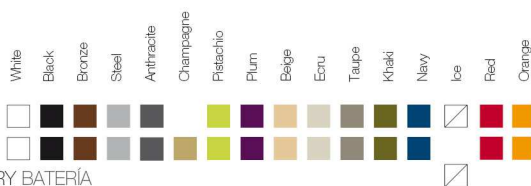

\* A: BASIC R: AUTORRIEGO F: LACADO W: LUZ L: LEDS B: FULL WHITE G: GLASS

KES Planter 90x90  
KES Maceta 90x90

FINISHES ACABADOS

COLOURS COLORES

BASIC, SELF-WATERING / AUTORRIEGO

LACQUERED / LACADO

LIGHT / LUZ, LED RGB, LED DMX, BATTERY BATERIA