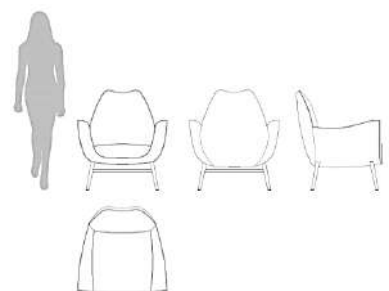

PRODUCT OPTIONS

Upholstery: INSIDHERLAND Canyon Ref. Sky (on next page). Other INSIDHERLAND fabrics or client fabric.

Legs: other veneers or any Ral Classic color finished in matt, half gloss or high gloss varnish.