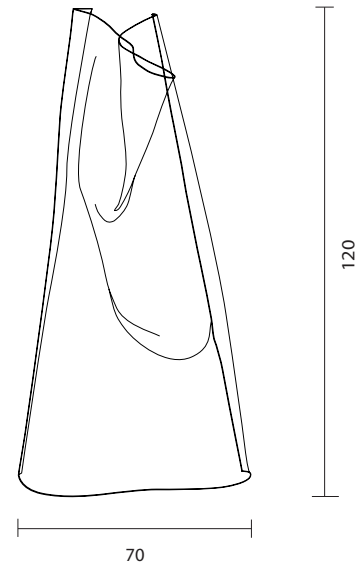

**GWEILO HAN PE**  
by Partisans, 2016

**Floor lamp. Hand-moulded, transparent acrylic structure. Led strip embedded in the gold anodised extruded aluminium profile. Dimmer placed in the electrical cord.**

**Type: Floor lamp**

**Environment: Indoor**

**Structure: Acrylic**

**Voltage: 230 V**

**Dimmer: Included**

**Supply: Electrical cord with plug**

**Cable length: 200 cm**

**Light source: LED strip 11W 3000K 805Lm**

**GWEILO HAN PE**

311000600019 transparent acrylic

 **5 kg**  
**7 kg**

**CE**  IP-20