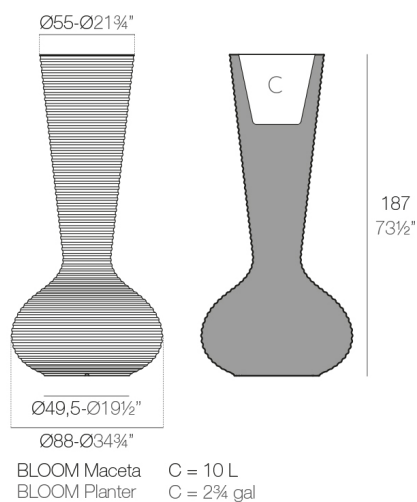

View online: <https://www.vondom.com/products/65019A>

Features

Description

Made of polyethylene resin by rotational moulding. 100% Recyclable. Item suitable for indoor and outdoor use. Available in different finishes.

Weight

35.06 Kg

FINISHES

BASIC

Ref. 65019A

Matt Polyethylene

- ICE
- WHITE
- BLACK
- BRONZE
- STEEL
- ANTHRACITE
- RED
- PISTACHIO
- ORANGE
- KHAKI
- NAVY
- PLUM
- TAUPE
- ECRU

 BEIGE