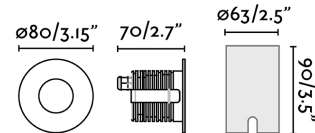

GRUND LED Inox recessed lamp 7W

Ref. 70728

LED recessed lamp for garden and terrace lighting. This 7W LED floor-recessed lamp is ideal for creating guide lights which highlight the paths in gardens and building areas. This luminaire features IP67 that gives high protection against rain and solids. It has included a honeycomb panel which improve the antiglare. It comes with IK08 shock resistance. Permits vehicle passage up to 1000Kg.

Specifications

Bulb:	LED 7W COB LED 36° 350mA
Bulb included:	Yes
Transformer:	Driver
Transformer included:	No
IP:	67
Class:	III
Material:	316 stainless steel and transparent glass diffuser
Designer:	
Height:	95 mm
Diameter:	80 Ø
Net Weight:	0.39 kg
Volume:	0.00133 m3