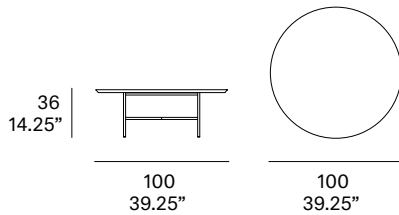

## Round coffee table / centro redondo

Lievore Altherr Molina, 2017/2021

T917

Tabletop made of solid wood from European oaks with 0.83" of section. Structure made of stainless steel tube, finished with polyester powder. The collection is also available in a lacquered version (MDF) and in European oak plywood. Delivered unassembled.

### Shipment details

Qty	1 coffee table (2 boxes)
Volume	0,24 m <sup>3</sup> / 8.5 ft <sup>3</sup>
Gross weight	22 kg / 48.5 lb
Net weight	15 kg / 33 lb
Box 1 - dimensions (approx.)	70 x 70 x 40 cm 27.5 x 27.5" x 15.75"
Box 2 - dimensions (approx.)	103 x 103 x 7 cm 40.5" x 40.5" x 2.75"
Item dimensions (width x depth x height)	100 x 100 x 36 cm 39.25" x 39.25" x 14.25"

Tabletop options:

- solid wood top 21 mm/0.83" thick.
- veneered top 21 mm/0.83" thick.
- lacquered top 21 mm/0.83" thick.

**expormim**

Expormim S.A.  
Pol. Ind. Jaime I  
46640 Moixent (Valencia) Spain  
+34 962 295 144/5  
export@expormim.com  
www.expormim.com