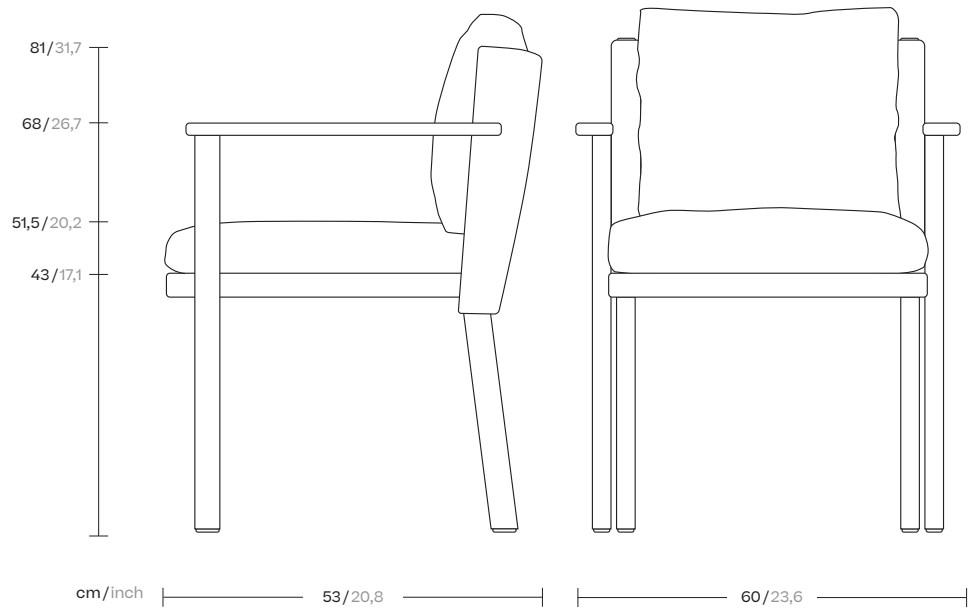

# Stackable dining armchair

Designer  
Vincent Van Duysen

Collection  
Giro

Reference  
KS7400200

1/5

cm/inch

Giro is a collection which can blend into interiors and exteriors due to its tactility and pure lines. In Giro, we have some variety of shapes, textures and materials (see the difference between the seating items and the coffee and side tables). And still all the items merge harmoniously together to create a warm, tactile and pleasant atmosphere.