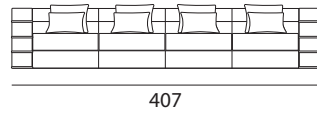

SOFA 6,5 ST.
8 Pillows included