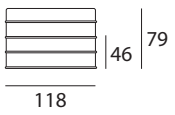

BABYLON BERLIN
design Paco Camús