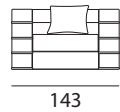

ARMCHAIR
1 Pillow included