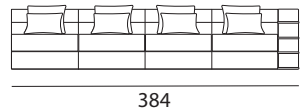

BABYLON BERLIN
design Paco Camús

SOFA 6,5 ST.
8 Pillows included

SOFA 5 ST.
6 Pillows included

SOFA 3,5 ST.
4 Pillows included

MODULE 6,5 ST. RIGHT ARM
8 Pillows included

MODULE 5 ST. RIGHT ARM
6 Pillows included

MODULE 3,5 ST. RIGHT ARM
4 Pillows included

MODULE 6,5 ST. LEFT ARM
8 Pillows included

MODULE 5 ST. LEFT ARM
6 Pillows included

MODULE 3,5 ST. LEFT ARM
4 Pillows included

CHAISE LONGUE RIGHT ARM
2 Pillows included