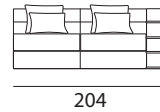

BABYLON BERLIN
design Paco Camús

SOFA 6,5 ST.
8 Pillows included

SOFA 5 ST.
6 Pillows included

SOFA 3,5 ST.
4 Pillows included

MODULE 6,5 ST. RIGHT ARM
8 Pillows included

MODULE 5 ST. RIGHT ARM
6 Pillows included

MODULE 3,5 ST. RIGHT ARM
4 Pillows included

MODULE 6,5 ST. LEFT ARM
8 Pillows included

MODULE 5 ST. LEFT ARM
6 Pillows included

MODULE 3,5 ST. LEFT ARM
4 Pillows included

CHAISE LONGUE RIGHT ARM
2 Pillows included