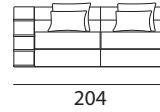

MODULE 3,5 ST. RIGHT ARM
4 Pillows included