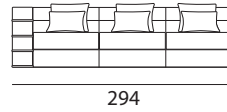

BABYLON BERLIN
design Paco Camús

SOFA 6,5 ST.
8 Pillows included

SOFA 5 ST.
6 Pillows included

SOFA 3,5 ST.
4 Pillows included

MODULE 6,5 ST. RIGHT ARM
8 Pillows included

MODULE 5 ST. RIGHT ARM
6 Pillows included