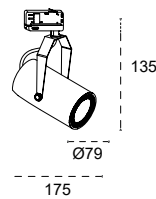

TRACK is sold separately.
Refs available in www.faro.es

TECHNICAL FEATURES - CARACTERÍSTICAS TÉCNICAS

NANO SIGMA LED

Kg 0,75

MINI SIGMA LED

Kg 1,06