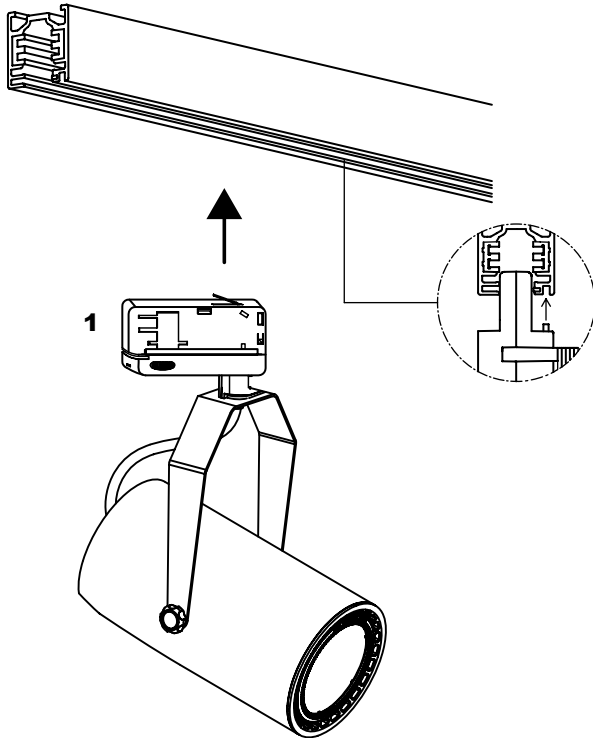

TRACK is sold separately.
Refs available in www.faro.es

TECHNICAL FEATURES - CARACTERÍSTICAS TÉCNICAS

NANO SIGMA LED

Kg 0,75

MINI SIGMA LED

Kg 1,06