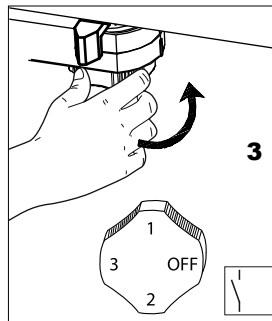

TRACK is sold separately.
Refs available in www.faro.es

TECHNICAL FEATURES - CARACTERÍSTICAS TÉCNICAS

NANO SIGMA LED

Kg 0,75

MINI SIGMA LED

Kg 1,06