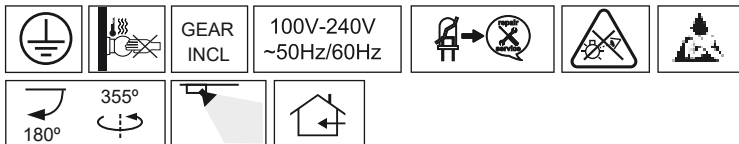

TRACK is sold separately.
Refs available in www.faro.es

TECHNICAL FEATURES - CARACTERÍSTICAS TÉCNICAS

NANO SIGMA LED

Kg 0,75

MINI SIGMA LED

Kg 1,06