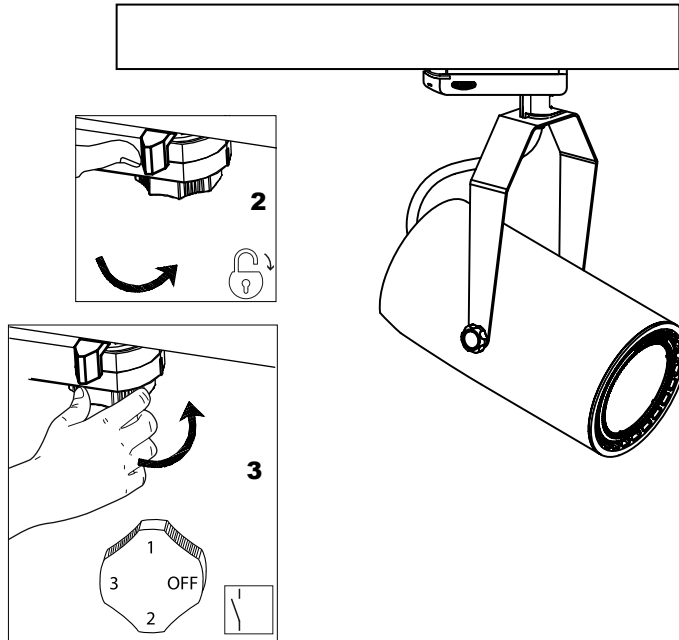

TRACK is sold separately.
Refs available in www.faro.es

TECHNICAL FEATURES - CARACTERÍSTICAS TÉCNICAS

NANO SIGMA LED

Kg 0,75

MINI SIGMA LED

Kg 1,06