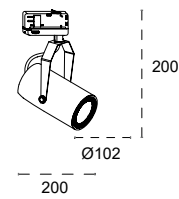

TRACK is sold separately.
Refs available in www.faro.es

TECHNICAL FEATURES - CARACTERÍSTICAS TÉCNICAS

NANO SIGMA LED

Kg 0,75

MINI SIGMA LED

Kg 1,06