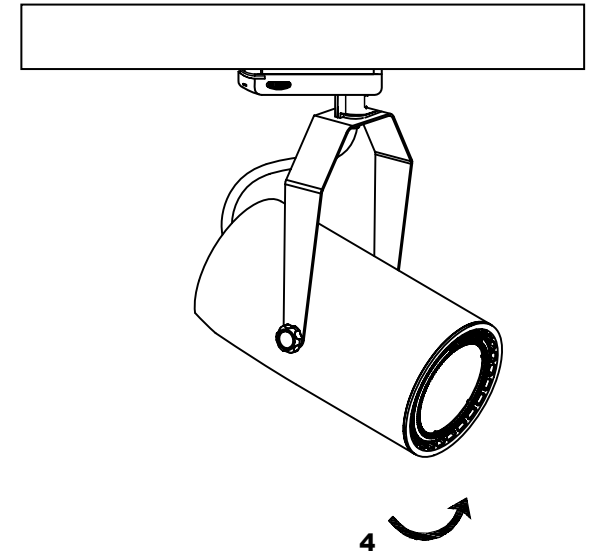

TRACK is sold separately.
Refs available in www.faro.es

TECHNICAL FEATURES - CARACTERÍSTICAS TÉCNICAS

NANO SIGMA LED

Kg 0,75

MINI SIGMA LED

Kg 1,06