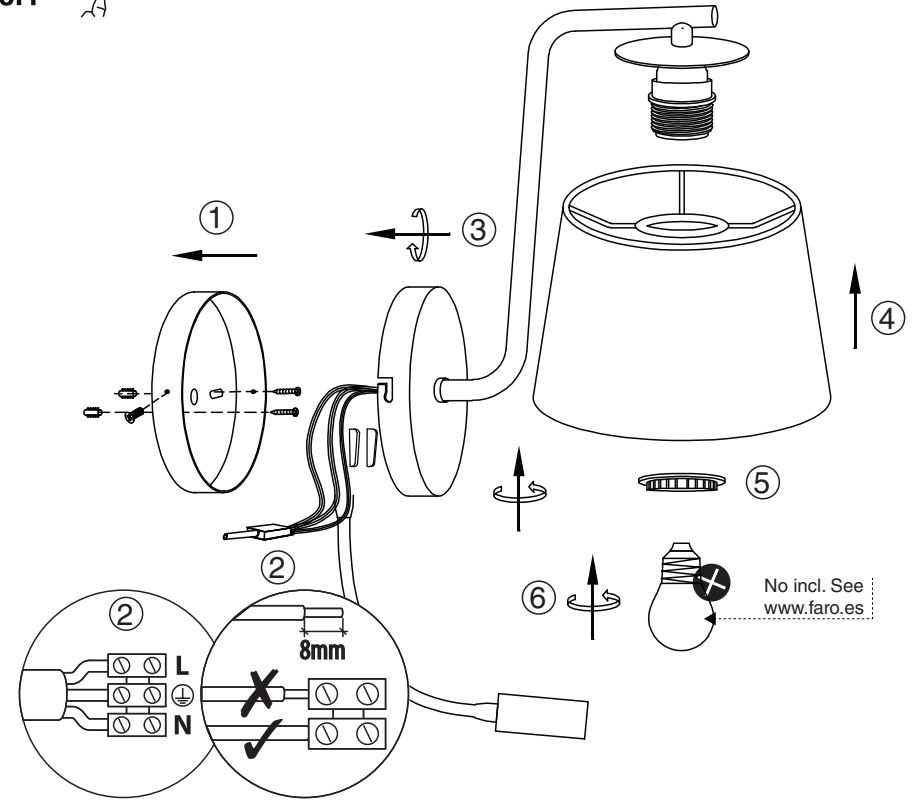

Refs. 29326, 29327, 29328

Refs. 29329, 29330, 29331

TECHNICAL FEATURES

1 X E27 MAX 15W LED no incl.

TECHNICAL FEATURES

1 X E27 MAX 15W LED no incl. + LED 3W 3000K 200LM incl

Together
we take care
of the planet