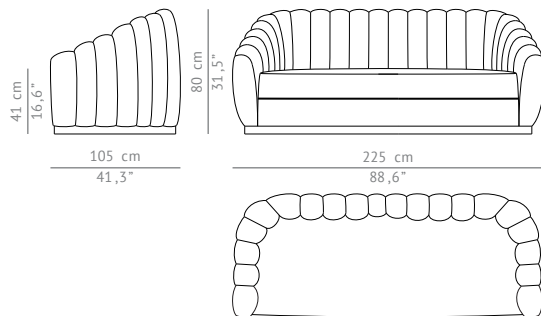

DIMENSIONS

WIDTH	225 cm 88,6"
DEPTH	105 cm 41,3"
HEIGHT	80 cm 31,5"
SEAT HEIGHT	42 cm 16,6"
SEAT DEPTH	68 cm 26,8"

MATERIALS

FABRIC	Cotton velvet
FABRIC REFERENCE	BB MOSS I - Colour 47
FABRIC NEEDED	11 mts 433,07" (Standard width 1,40mts 55")
LEGS	Fully upholstered

FABRIC / LEATHER REQUEST

COM	11 mts 433,07" (Standard width 1,40mts 55")
COL	169,4 sq ft

PACKAGING

DIMENSIONS	W 232 cm 91,33" D 112 cm 44,19" H 87 cm 34,25"
VOLUME	2,26 m ³ 79,81 ft ³
WEIGHT	132kg 291 lbs

LEAD TIME

Production time is between 6 to 8 weeks for BRABBU collections.
Delivery time is not included.

All of our furniture can be made to measure and it is available in different finishes.
Please note that the colours and materials shown are for reference only and small variations may occur.