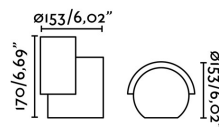

Designer:

Net Width: 147 mm

Height: 180 mm

Net Weight: 2.21 kg

Volume: 0.00538 m3

8421776166400