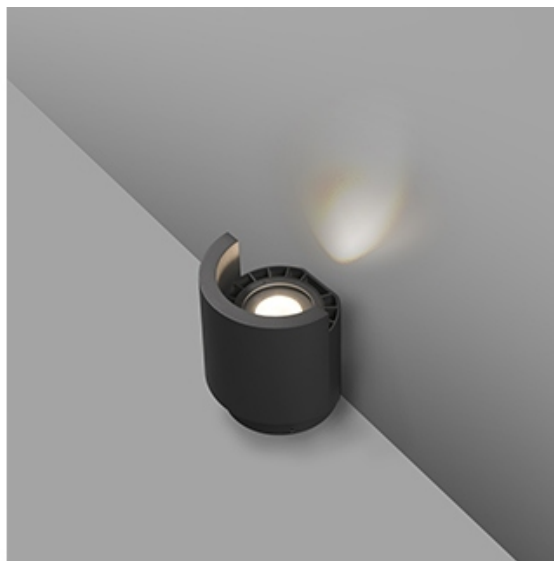

NOBORU LED Dark grey projector lamp/wall lasher

Ref. 70576

NOBORU is a dark grey projector for outdoor façade lighting. It is installed on the surface and enables walls to be bathed with no glare.

Specifications

Bulb: COB LED 16W 3000K 36° 690LM

Bulb included: No

Transformer: Driver

Transformer included: Yes

Voltage: 100-240V

IP: 65

Class: I

Material: Aluminium with a transparent glass

Designer:

Net Width: 147 mm

Height: 180 mm

Net Weight: 2.21 kg

Volume: 0.00538 m3

8421776166400