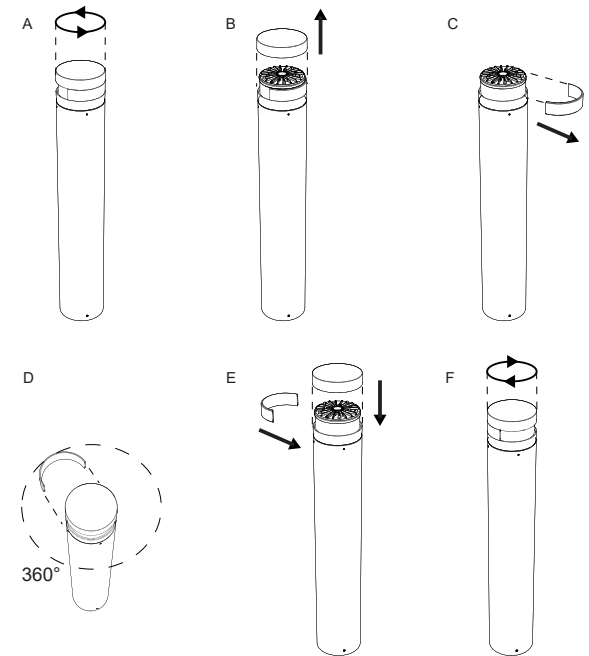

i 180° Emission Half Shield (Optional) - Ref. 70293 no incl

TECHNICAL FEATURES

SMD LED 25W 3000K 1800LM incl.

Together
we take care
of the planet

Together we take care of the planet.
This is why we reduce paper consumption. Please refer to the safety, maintenance and warranty instructions at www.faro.es. If you cannot access it, call us at +34 937 723 965 or write to export@faro.es.