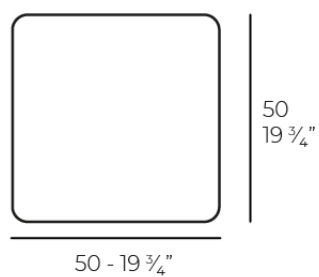

Info

Description

Weight: 1.3 Kg

SUAVE Cojin Grande
SUAVE Big Pillow

Ambients