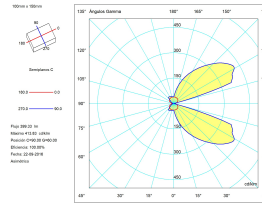

### TECHNICAL FEATURES

Power (W) : 4.7W

Total power consumption of light (W) : 5.8W

Real lumens : 399

Real lm/W : 69

Correlated Colour Temperature (CCT) : LED warm-white 3000K

Dimming protocol : ON-OFF

Lens / reflector angle : HORIZONTAL 138°

### LUMINOTECHNIC FEATURES

Light source: LED

CRI: 80

MacAdam steps: 3

Photobiological risk: RG0

UGR

UGR crosswise: 15.3

UGR lengthwise: 4.4