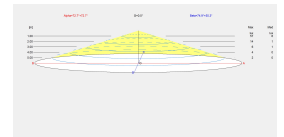

### LUMINOTECHNIC FEATURES

Light source: LED

CRI: 80

MacAdam steps: 3

Photobiological risk: RG0

UGR

UGR crosswise: 15.3

UGR lengthwise: 4.4