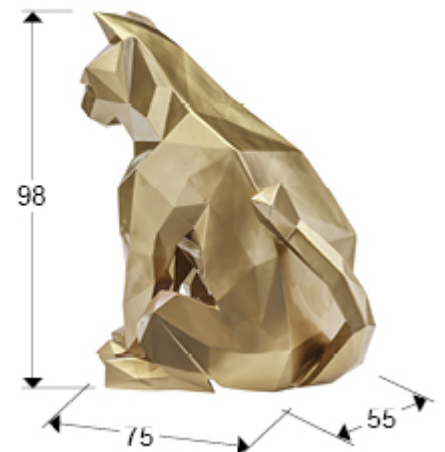

Future Cat

598743

Decorative figures

Polyhedral cat figure, made of fiberglass and polyester.
Suitable for outdoor. Decoration: Gold paint

GENERAL INFORMATION

EAN Code: 8435435336387

Type: Decorative figures

Collection: Future Cat

SIZES

Sizes: → 55.0 ↓ 98.0 ↗ 75.0 cm
Weight: 13.2 Kg

SIZES WITH PACKAGING

Weight: 16.4 Kg
Volume: 0.6610m³
Sizes: → 87.0 ↓ 107.0 ↗ 71.0 cm

ADDITIONAL INFORMATION

Material: Fiberglass and polyester
Finish: Golden paint