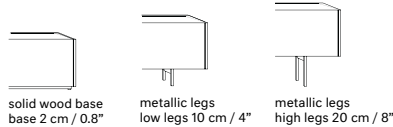

indoor

Team

1-drawer TV module / mueble TV 1 cajón

Mario Ruiz, 2017

T811 C

1-drawer / 1 cajón

solid wood base
base 2 cm / 0.8"

metallic legs
low legs 10 cm / 4"

metallic legs
high legs 20 cm / 8"

STANDARD

SPECIAL

All units are manufactured WITH NO STANDARD CABLE GROMMETS. If needed, please indicate the place and position before placing an order.

Todos los muebles contenedores SE SIRVEN SIN AGUJEROS PASACABLES. Indicar lugar y posición en caso de necesidad.

Shipment details

Qty	1 tv module (1 box)
Volume	0,37 m ³ / 13 ft3
Gross weight	48 kg / 106 lb
Net weight	42 kg / 92.5 lb
Item dimensions - with base (width x depth x height)	120 x 47 x 42 cm 47.25" x 18.5" x 16.5"
height with low legs	50 cm / 19.75"
height with high legs	60 cm / 23.5"