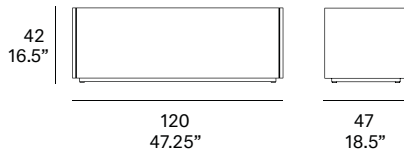

indoor

Team

1-drawer TV module / mueble TV 1 cajón

Mario Ruiz, 2017

T811 C

1-drawer / 1 cajón

solid wood base
base 2 cm / 0.8"

metallic legs
low legs 10 cm / 4"

metallic legs
high legs 20 cm / 8"

STANDARD

SPECIAL

All units are manufactured WITH NO STANDARD CABLE GROMMETS. If needed, please indicate the place and position before placing an order.

Todos los muebles contenedores SE SIRVEN SIN AGUJEROS PASACABLES. Indicar lugar y posición en caso de necesidad.

Shipment details

Qty	1 tv module (1 box)
Volume	0,37 m ³ / 13 ft3
Gross weight	48 kg / 106 lb
Net weight	42 kg / 92.5 lb
Item dimensions - with base (width x depth x height)	120 x 47 x 42 cm 47.25" x 18.5" x 16.5"
height with low legs	50 cm / 19.75"
height with high legs	60 cm / 23.5"