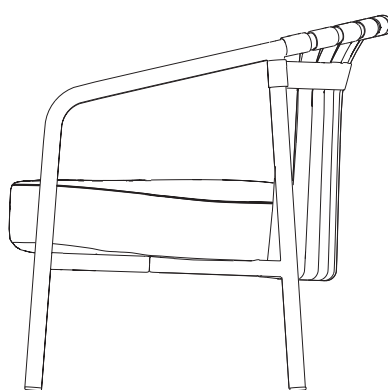

# Club armchair

Designer  
Kettal Studio

Collection  
Arc

Reference  
KSA500200

1/3

The Arc collection features an enveloping backrest based on fundamental geometry: a constant radius arc. It shows restrained, elegant proportions. The light aluminium frame clearly expresses a desire to maintain armchair tradition.

The backrest features simple yet sophisticated braided strips, while the seat is padded with polyurethane foam covered in matching fabric and the fabric cushion has a removable cover.

The collection is used mostly in hotels, in lobbies and rooms, on cruise ships and also in domestic settings as light furniture in sofa and dining areas.

cm/inch

78,5/30,8

48,7/19,1

42,7/16,8

cm/inch

55,4/21,8

60,7/23,9

kettal