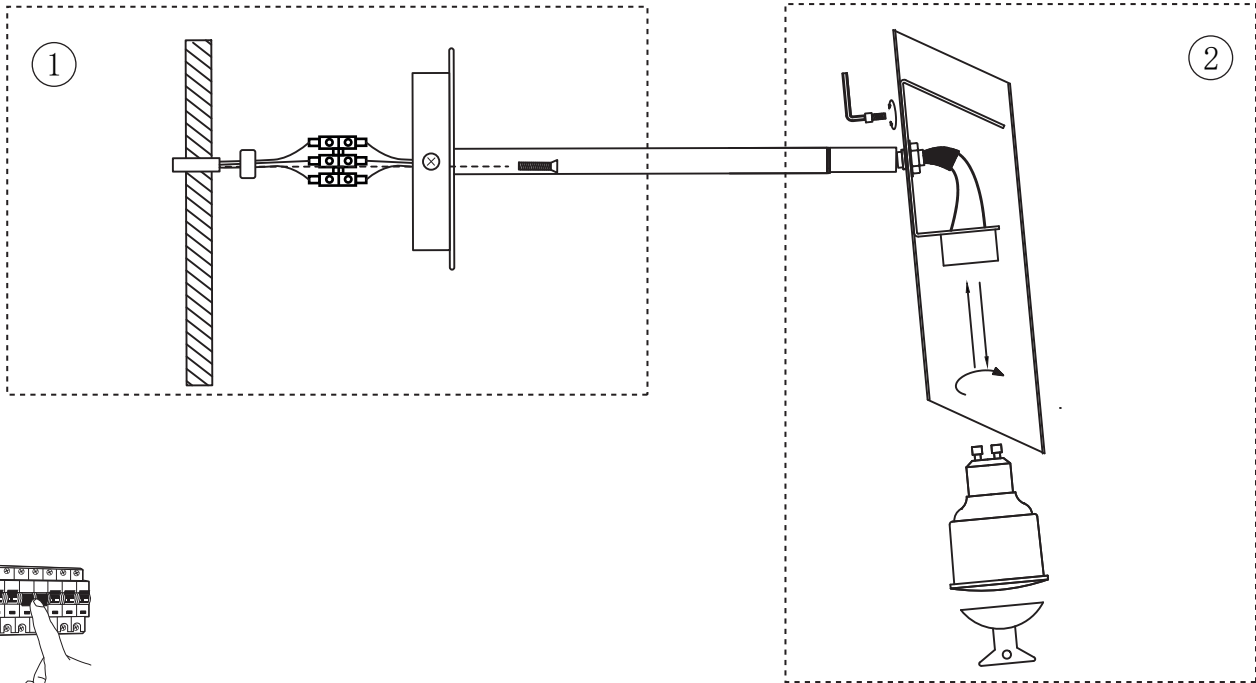

Ref. 29873 ○
Ref. 29874 ●

Ref. 29875 ○
Ref. 29876 ●

1 x GU10 MAX 8W LED no incl

2 x GU10 MAX 8W LED no incl

TECHNICAL FEATURES - CARACTERÍSTICAS TÉCNICAS

LOREFAR, SL • C/. Dinámica, nº1 • Polígono Industrial Santa Rita
• 08755 Castellbisbal • Barcelona • Spain • www.faro.es