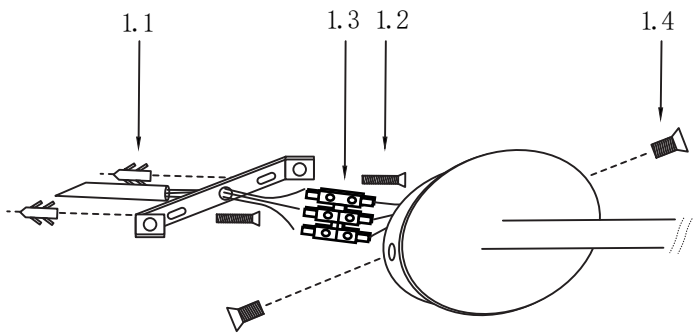

Ref. 29873 ○
Ref. 29874 ●

Ref. 29875 ○
Ref. 29876 ●

1 x GU10 MAX 8W LED no incl

2 x GU10 MAX 8W LED no incl

TECHNICAL FEATURES - CARACTERÍSTICAS TÉCNICAS

LOREFAR, SL • C/. Dinámica, nº1 • Polígono Industrial Santa Rita
• 08755 Castellbisbal • Barcelona • Spain • www.faro.es