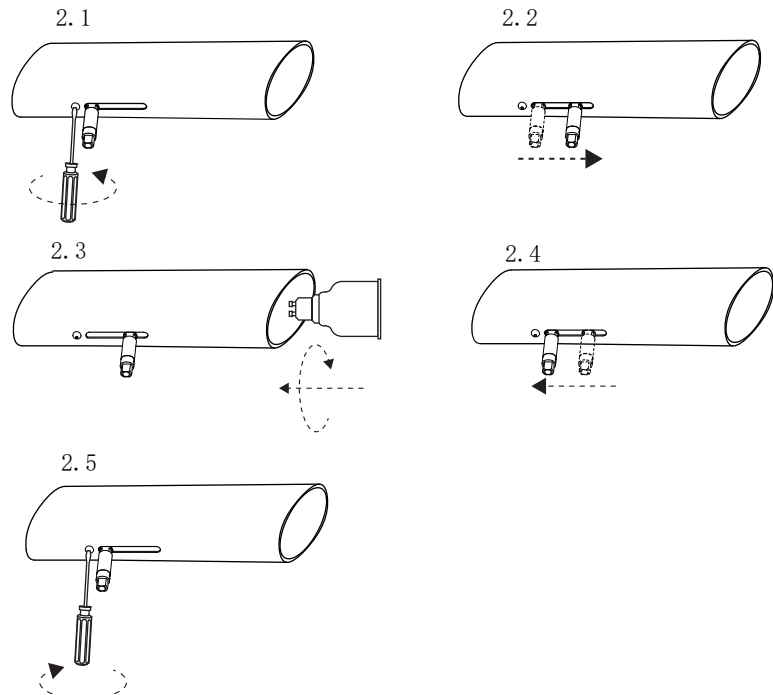

Ref. 29873 ○
Ref. 29874 ●

Ref. 29875 ○
Ref. 29876 ●

1 x GU10 MAX 8W LED no incl

2 x GU10 MAX 8W LED no incl

TECHNICAL FEATURES - CARACTERÍSTICAS TÉCNICAS

LOREFAR, SL • C/. Dinámica, nº1 • Polígono Industrial Santa Rita
• 08755 Castellbisbal • Barcelona • Spain • www.faro.es