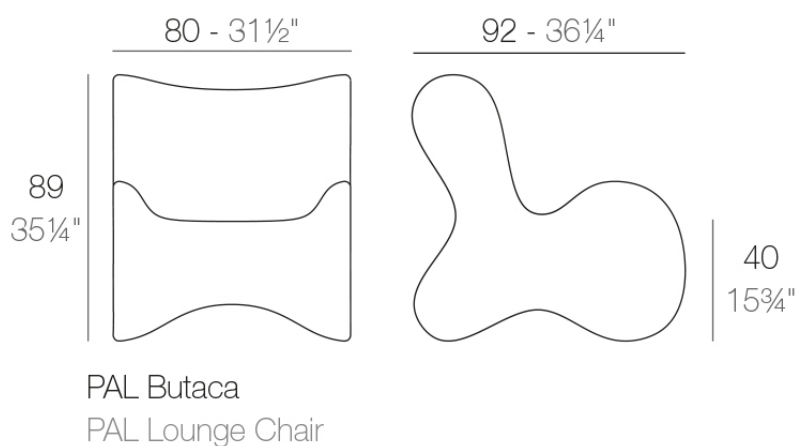

Info

Description

Made of polyethylene resin by rotational moulding. 100% Recyclable. Item suitable for indoor and outdoor use. Available in different finishes.

Weight: 20 Kg

Finishes

finishes

BASIC

Ref. 51001