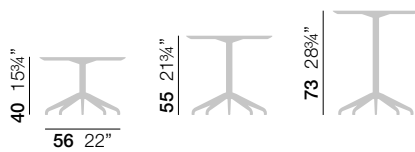

BASE OPTIONS

	height 40 cm	height 55 cm	height 73 cm
White	 CODE INF64-40	 CODE INF64-55	 CODE INF64-73
Black	 CODE INF62-40	 CODE INF62-55	 CODE INF62-73
Chromed	 CODE INF6-40	 CODE INF6-55	 CODE INF6-73

MAREA BASE

There is only one diameter of Marea table base.
It is valid for any round top until 80 cm diameter and 73 cm height.
The base is also valid for 70 x 70 cm square top.

MAREA ASH TABLETOPS

For ash tops in natural or stained to the Laclastica chair finishes.
Delivery time: 8 weeks.
Minimum order: 4 tables.

DIMENSIONS

Top Ø60 23½"

Top Ø70 27½"

Top Ø80 31½"

PACKING

1 table Ø60 = 2 boxes

BOX 1 (tabletop):
Size: 78 x 73 x 5 cm
Volume: 0,29 m³ / Weight: 5 kg.
BOX 2 (base):
Size: 61 x 58 x 17,5 cm
Volume: 0,07 m³ / Weight: 5 kg.

1 table Ø70 = 2 boxes

BOX 1 (tabletop):
Size: 78 x 73 x 5 cm
Volume: 0,29 m³ / Weight: 6,5 kg.
BOX 2 (base):
Size: 61 x 58 x 17,5 cm
Volume: 0,07 m³ / Weight: 5 kg.

1 table Ø80 = 2 boxes

BOX 1 (tabletop):
Size: 87 x 83 x 5 cm
Volume: 0,36 m³ / Weight: 8 kg.
BOX 2 (base):
Size: 61 x 58 x 17,5 cm
Volume: 0,07 m³ / Weight: 5 kg.