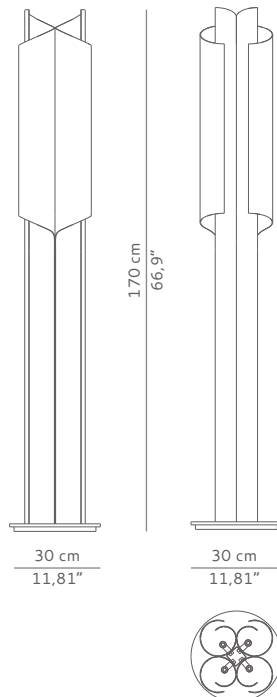

BRABBU
DESIGN FORCES

CASEGOODS UPHOLSTERY LIGHTING RUGS ART ACCESSORIES

CYRUS | FLOOR LIGHT

Cyrus was the brave Persian king that conquered Babylonia and its Cylinder was the document that proves it. CYRUS floor light was inspired by the freedom and the vast culture of the Persian civilization. An original furniture piece, made in polished brass. Luxurious, yet, sober and exquisite.

DIMENSIONS

WIDTH 30 cm | 11,81"
DEPTH 30 cm | 11,81"
HEIGHT 170 cm | 66,9"

MATERIALS

Aged brushed brass

TECHNICAL SPECIFICATIONS

BULB HOLDERS 4 x G9 (EU/UK), G9 (USA) bulb
VOLTAGE 220 V - 240 V
WATTAGE 25 watts per bulb
WEIGHT 27 kg | 59,52 lb

CE certificate

PACKAGING

DIMENSIONS W 35 cm | 13,8" D 35 cm | 13,8" H 175 cm | 68,9"
VOLUME 0,22 m³ | 7,76 ft³
WEIGHT 30 kg | 66,14 lb

LEAD TIME

Production time is between 6 to 8 weeks for BRABBU collections.
Delivery time is not included.