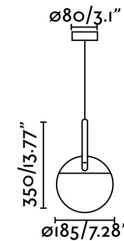

## MINE Dark grey pendant lamp PC

Ref. 28210

Dark grey pendant lamp with woody structure and opal polycarbonate designed by Nahtrang. The material and the light give a warm and comfy touch. This designer suspension is versatile, thanks to the accessory hook (included), you will be able to place the light where you need it.

### Specifications

<b>Bulb:</b>	1 X E27 40W
<b>Bulb included:</b>	No
<b>Transformer:</b>	
<b>Transformer included:</b>	No
<b>Voltage:</b>	100-240V
<b>Operating Frequency:</b>	50/60Hz
<b>IP:</b>	20
<b>Class:</b>	II
<b>Material:</b>	Wood and polycarbonate
<b>Designer:</b>	NAHTRANG
<b>Length:</b>	185 mm
<b>Net Width:</b>	185 mm
<b>Height:</b>	350 mm
<b>Diameter:</b>	185 Ø
<b>Net Weight:</b>	2.30 kg
<b>Volume:</b>	0.02025 m3