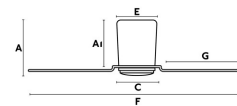

Class: I

Material: Motor made from steel and blades from acrylic

Designer:

Recommended bulb:

Length: 1320 mm

Net Width: 1320 mm

Height: 190 mm

Diameter: 1320 Ø

Net Weight: 5.50 kg

Volume: 0.03694 m3

A	AI	B	C	D	E	F	G
190/7.5"	155/6.1"	250/9.82"	180/70.5"	65/2.56"	Ø170/6.7"	Ø1320/51.9"	570/22.4"

8421776045859