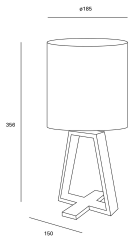

LUMINOTECHNIC FEATURES

Lampholder: 1 x E14

VENTILATION FEATURES

Power used: 40W

Service value measurement standard: EN 60879:2019

LOGISTICS

Net weight (kg): 0.4

Packaged weight (kg): 0.71

Packaging: 192mm x 192mm x 255mm

12 Un