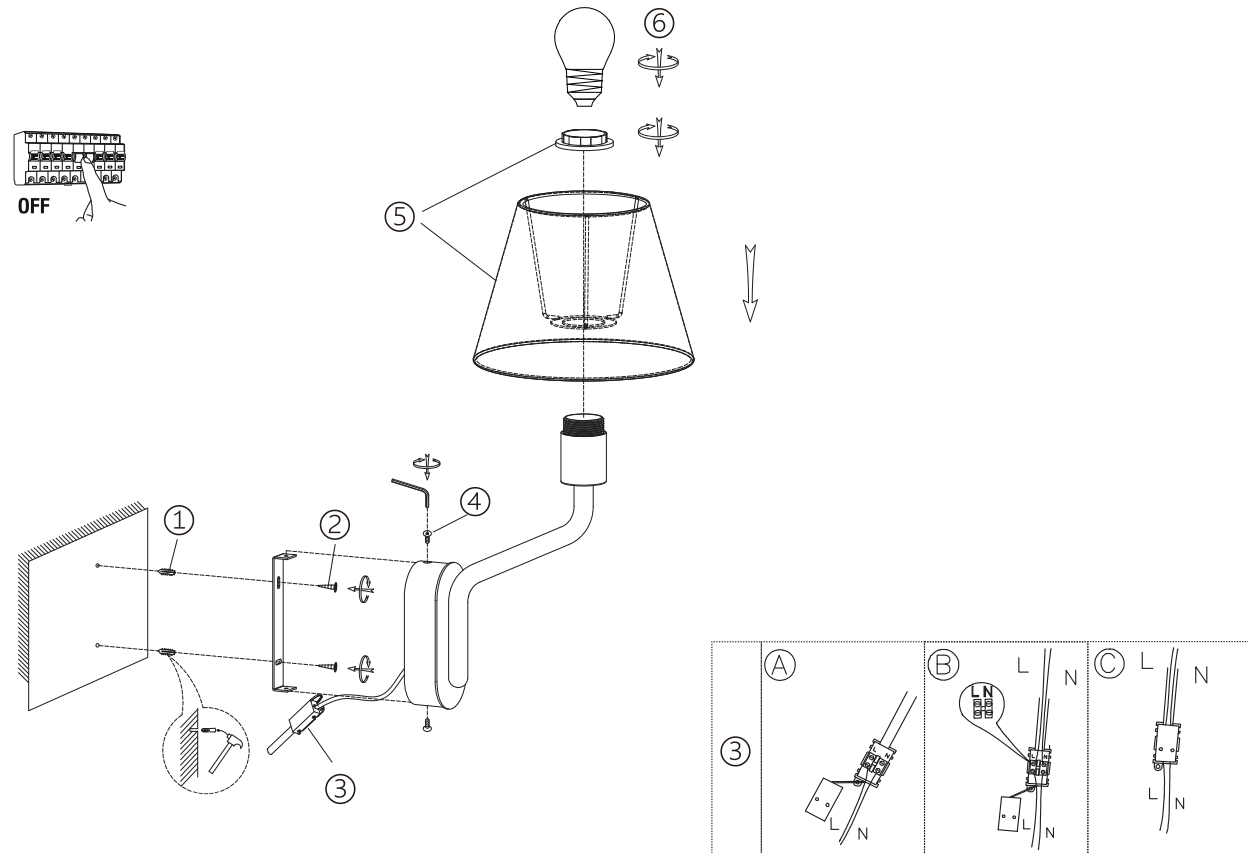

24005-10 chrome+white
24005-11 chrome+beige
24005-12 chrome+black

TECHNICAL FEATURES

1 X E27 MAX 15W LED no incl.

Together
we take care
of the planet

Together we take care of the planet. This is why we reduce paper consumption. Please refer to the safety, maintenance and warranty instructions at www.faro.es. If you cannot access it, call us at +34 937 723 965 or write to export@faro.es.