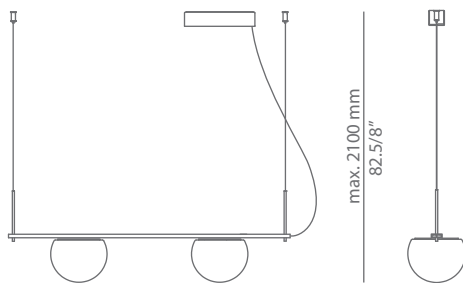

Lamp facing down