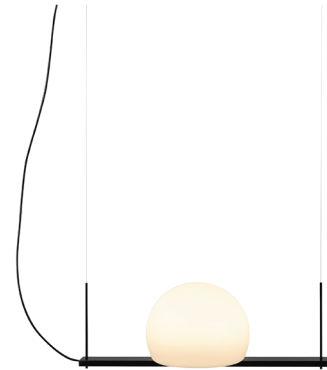

CIRC T-3714

suspension lamp

Date	Type
Project	
Location	
Model #	Quantity
Specifier	

Description

Metallic suspension lamp providing direct and indirect light.
Adjustable height and glass shade.
The lamp can be mounted facing up or facing down.

Pictures above might not show the specified dimensions or material. They are for illustration purposes only.

Ordering information

Product Code	Lamp	Finish						
T-3714	LED 6,1W (2700K / Ang 120° / >90 CRI / 350mA) A+ 100V - 240V (included) / Typ* 565 lumens Dimmable Triac Glass shade	<table border="0"> <tr> <td> 26 BLK</td> <td>Black</td> </tr> <tr> <td> 61 S GLD</td> <td>Satin Gold</td> </tr> <tr> <td> CUSTOM</td> <td></td> </tr> </table>	 26 BLK	Black	 61 S GLD	Satin Gold	 CUSTOM	
 26 BLK	Black							
 61 S GLD	Satin Gold							
 CUSTOM								

Date	Type
Project	
Location	
Model #	Quantity
Specifier	

Description

Metallic suspension lamp providing direct and indirect light. Adjustable height and glass shade. The lamp can be mounted facing up or facing down.

Date	Type
Project	
Location	
Model #	Quantity
Specifier	

Description

Metallic suspension lamp providing direct and indirect light.
Adjustable height and glass shade.
Articulated arm with lateral swing up to 90° in the moment of installation.