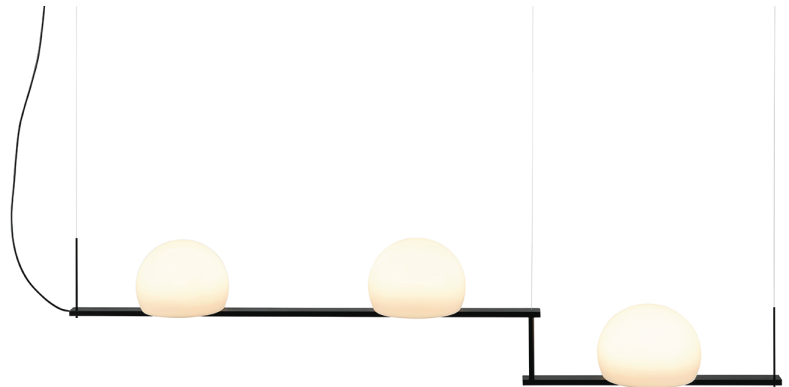

CIRC T-3714

suspension lamp

Date	Type
Project	
Location	
Model #	Quantity
Specifier	

Description

Metallic suspension lamp providing direct and indirect light.
Adjustable height and glass shade.
The lamp can be mounted facing up or facing down.

Date	Type
Project	
Location	
Model #	Quantity
Specifier	

Description

Metallic suspension lamp providing direct and indirect light. Adjustable height and glass shade. The lamp can be mounted facing up or facing down.

Pictures above might not show the specified dimensions or material. They are for illustration purposes only.

Ordering information

Product Code	Lamp	Finish						
T-3715	LED 2x6,1W (2700K / Ang 120° / >90 CRI / 350mA) 100V - 240V (included) / Typ* 2x565 lumens Dimmable Triac / Glass shade	<table border="0"> <tr> <td>26 BLK</td> <td>Black</td> </tr> <tr> <td>61 S GLD</td> <td>Satin Gold</td> </tr> <tr> <td>CUSTOM</td> <td></td> </tr> </table>	26 BLK	Black	61 S GLD	Satin Gold	CUSTOM	
26 BLK	Black							
61 S GLD	Satin Gold							
CUSTOM								

Date	Type
Project	
Location	
Model #	Quantity
Specifier	

Description

Metallic suspension lamp providing direct and indirect light.
Adjustable height and glass shade.
Articulated arm with lateral swing up to 90° in the moment of installation.