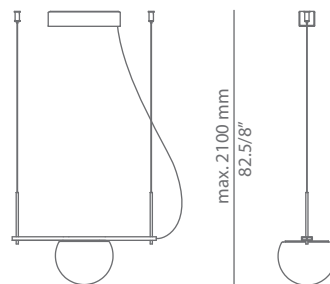

Lamp facing down