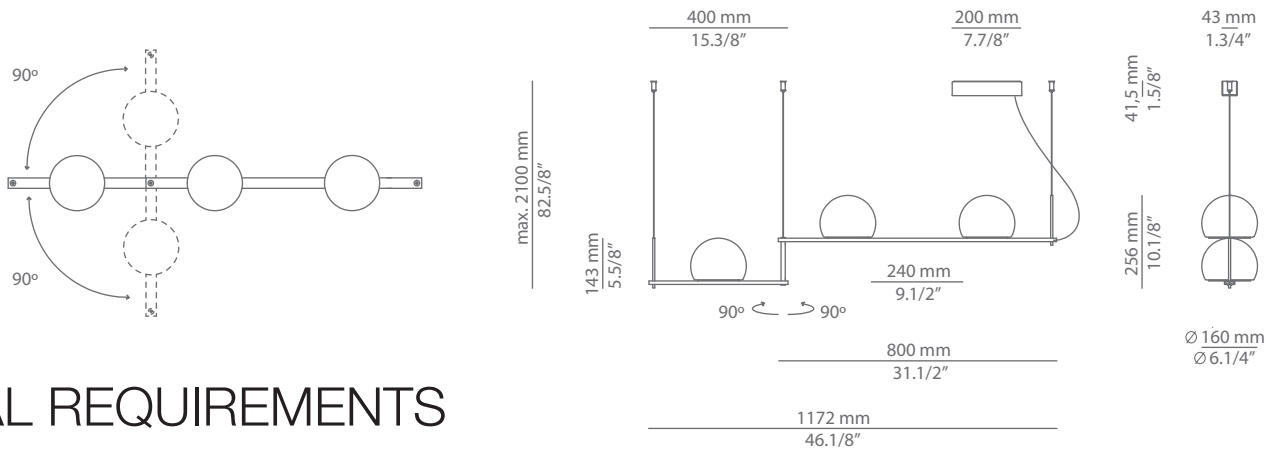

SPECIAL REQUIREMENTS

Custom finishes and versions

Alternate lamping, versions and finishes available for projects. Consult our offices.

Special instructions

ESTILUZ, S.A.
Carretera d'Ogassa, s/n
17860 Sant Joan de les Abadesses
T+34 972 720 125
F+34 972 720 796

estiluz@estiluz.com
www.estiluz.com