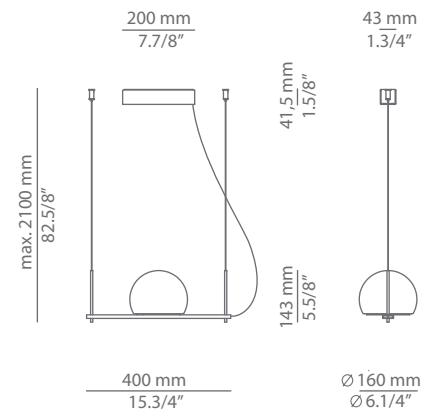

Lamp facing up

SPECIAL REQUIREMENTS

Custom finishes and versions

Alternate lamping, versions and finishes available for projects. Consult our offices.

Special instructions