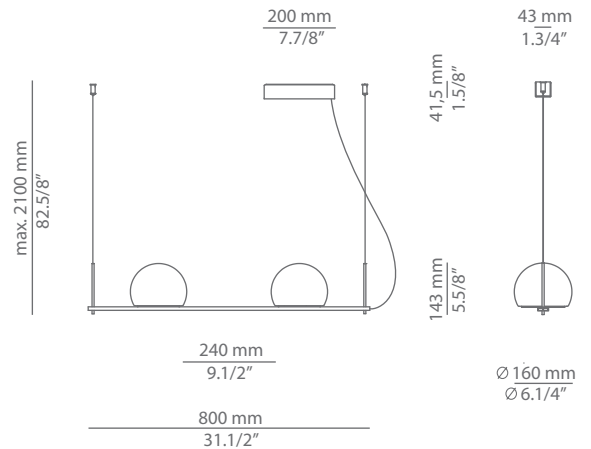

Lamp facing up

SPECIAL REQUIREMENTS

Custom finishes and versions

Alternate lamping, versions and finishes available for projects. Consult our offices.

Special instructions