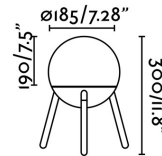

### Specifications

|                              |                               |
|------------------------------|-------------------------------|
| <b>Bulb:</b>                 | 1 X E27 40W                   |
| <b>Bulb included:</b>        | No                            |
| <b>Transformer:</b>          |                               |
| <b>Transformer included:</b> | No                            |
| <b>Voltage:</b>              | 100-240V                      |
| <b>Operating Frequency:</b>  | 50/60Hz                       |
| <b>IP:</b>                   | 20                            |
| <b>Class:</b>                | II                            |
| <b>Material:</b>             | Metal, wood and polycarbonate |
| <b>Designer:</b>             | NAHTRANG                      |
| <b>Length:</b>               | 185 mm                        |
| <b>Net Width:</b>            | 185 mm                        |
| <b>Height:</b>               | 300 mm                        |
| <b>Diameter:</b>             | 185 Ø                         |
| <b>Net Weight:</b>           | 2.10 kg                       |
| <b>Volume:</b>               | 0.01750 m3                    |