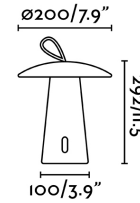

TASK LED White portable lamp

Ref. 70914

TASK is an outdoor portable light with LED technology. It has a fun design that is reminiscent of a mushroom and has a leather handle to facilitate its transport. The light, which is projected indirectly, is warm and can be regulated in three intensities. As it is portable, it is recharged with a mini USB cable (included) and its autonomy depends on consumption: -100% intensity 6 hours of autonomy. -40% intensity 15 hours autonomy. -10% intensity 80 hours autonomy. Complete charging time is 4-5 hours and in order to put it outside, it is important to cover the USB closure with the protector.

Specifications

Bulb:	SMD 3000K 263Lm CRI>80
Bulb included:	Yes
Transformer:	Driver
Transformer included:	Yes
IP:	54
Class:	I
Material:	Aluminium and PC diffuser
Designer:	
Height:	292 mm
Diameter:	197 Ø
Volume:	0.01882 m3