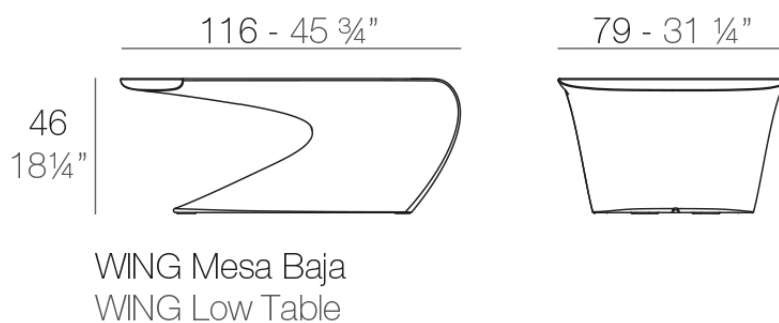

Wing coffee table 116x79x46

by A-cero

The outdoor furniture's Wing Collection by A-cero for Vondom, was born as a result of the folding of the straight and curve lines projection mixed in a dynamic way.

Info

Description

Made of polyethylene resin by rotational moulding. 100% Recyclable. Item suitable for indoor and outdoor use. Available in different finishes.

Weight: 15 Kg

Finishes

finishes

BASIC

Ref. 53035