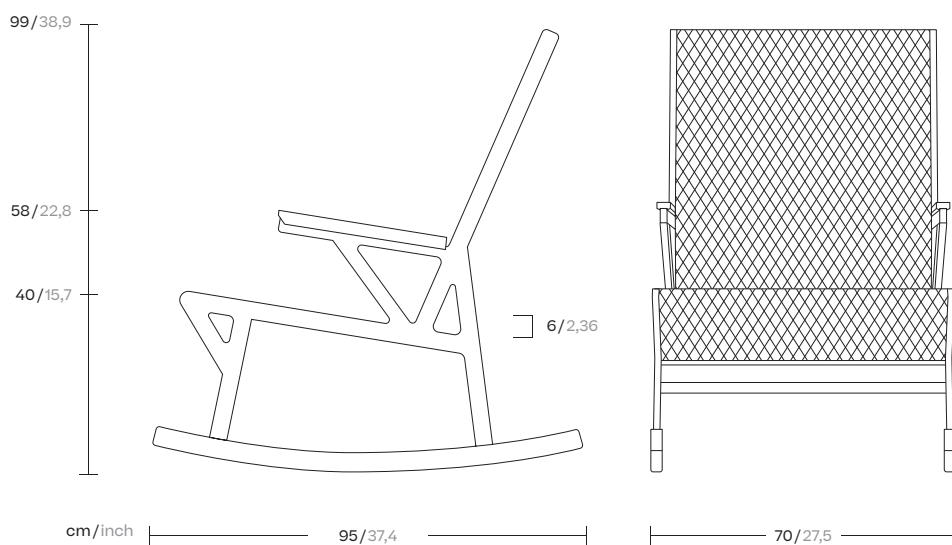

Rocking chair

Designer
Patricia Urquiola

Collection
Vieques

Reference
KS4100300

1/6

Kettal Vieques is a collection characterised by the combination of an aluminium frame with a new and revolutionary three-dimensional fabric, Nido d'Ape, with exceptional technical features, created especially for this collection and exclusively for Kettal.

cm/inch

kettal