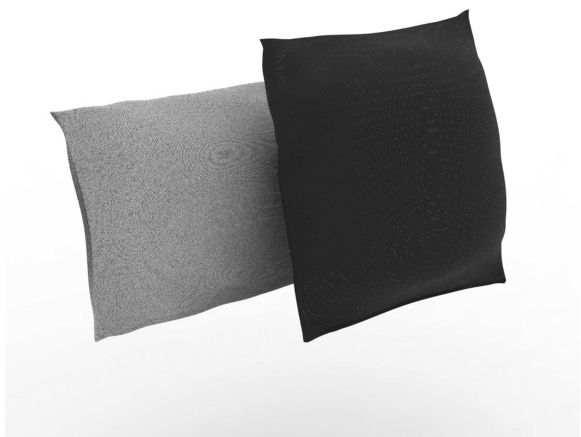

Продажа дизайнерской мебели,
света и аксессуаров
по всей России

8 (800) 500-70-36
hello@barcelonadesign.ru
www.barcelonadesign.ru

KES COJINES

DESCRIPTION DESCRIPTION

2 Pillow Pack.

Pack de 2 cojines.

WEIGHT PESO

INCLUDE INCLUYE