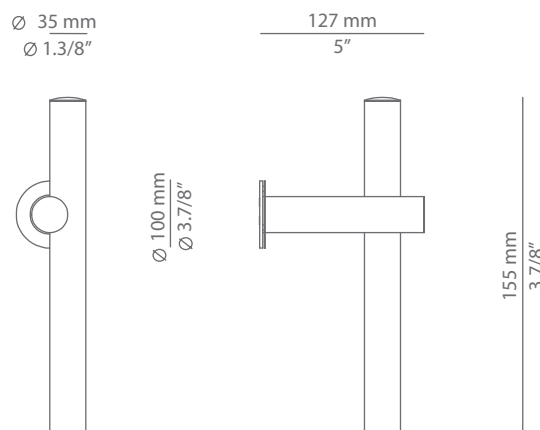

Product includes

Code	Description
A-4091X	1 tik wall light
671000062	1 remote driver / Non Dimmable

SPECIAL REQUIREMENTS

Custom finishes and versions

We offer custom RAL finishes.

Alternate lamping and sizes available for projects. Consult our offices.

Special instructions