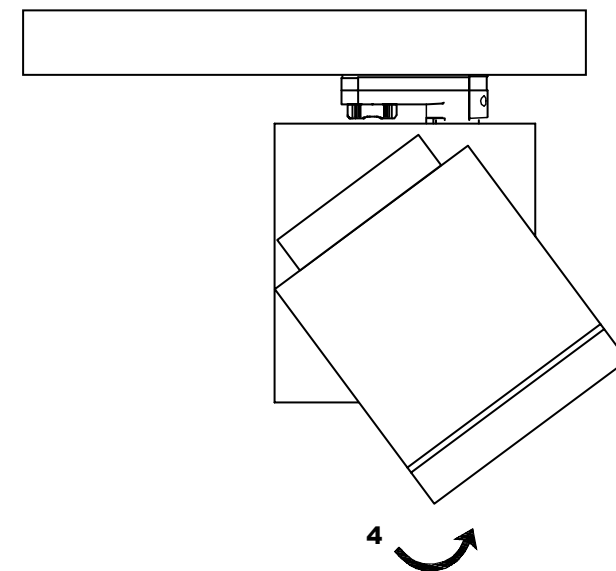

TRACK is sold separately.
Refs available in www.faro.es

TECHNICAL FEATURES - CARACTERÍSTICAS TÉCNICAS

NANO CYLINDER LED

MINI CYLINDER LED

CYLINDER LED