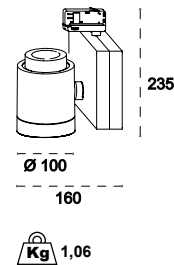

TRACK is sold separately.
Refs available in www.faro.es

TECHNICAL FEATURES - CARACTERÍSTICAS TÉCNICAS

NANO CYLINDER LED

MINI CYLINDER LED

CYLINDER LED