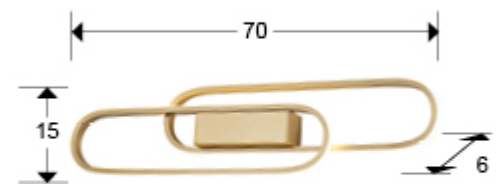

Odele

254175

Recommended product

Wall lamps

Wall lamp, made of aluminum and metal, matt golden finish.
2 ovals with LED light and opal silicone diffuser. 24W LED.
2,100 lm. 3,000 K.

GENERAL INFORMATION

EAN Code: 8435435341282

Type: Wall lamps

Collection: Odele

SIZES

Sizes: ↔ 17.0 ↓ 70.0 ↗ 6.0 cm
Weight: 1.0 Kg

SIZES WITH PACKAGING

Weight: 1.5 Kg
Volume: 0.0210m³
Sizes: ↔ 75.0 ↓ 13.0 ↗ 22.0 cm

TECHNICAL INFORMATION

IP protection: IP 20
Electric class: Class 1
Maximum power: 24W
Voltage: 220 V
Frequency: 50/60 Hz
Colour temperature: 3,000 K
Average lifespan: 50,000 h
Power factor: >0.95
CRI: >80

DRIVER LED

Make: EAGLERISE
Model: LS-40-700 LI EXC S
Quantity: 2 Units
Dimmable: No
Maximum power: 29W
Frequency: 50-60 Hz
Primary voltage: 220-240 V
Type: Corriente constante
Secondary current: 700 V
Sizes: ↔ 10,0 ↓ 2,0 ↗ 4,0 cm