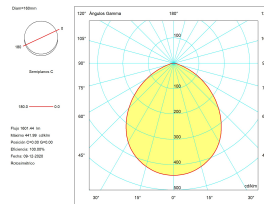

CRI: 80

MacAdam steps: 5

Photobiological risk: RG0

VENTILATION FEATURES

Power used: 20.3W

Service value measurement standard: EN 60879:2019

LOGISTICS

Net weight (kg): 0.42