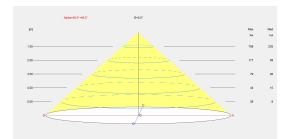

CRI: 80

MacAdam steps: 5

Photobiological risk: RG0

VENTILATION FEATURES

Power used: 20.3W

Service value measurement standard: EN 60879:2019

LOGISTICS

Net weight (kg): 0.42