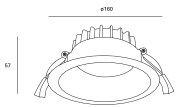

Jet Ø160mm

TC-0004-BLA

Downlight IP54 Jet Ø160mm LED 17.8W 3000K Blanco 1601lm

TECHNICAL FEATURES

Power (W) : 17.8W

Total power consumption of light (W) : 20.3W

Real lumens : 1601

Real lm/W : 79

Correlated Colour Temperature (CCT) : LED warm-white 3000K

Dimming protocol : ON-OFF

Lens / reflector angle : FLOOD 97°

Structure material : Aluminium

Structure finish : Blanco

Diffuser material : Polystyrene

Packaged weight (kg): 0.52

Packaging: 170mm x 170mm x 67mm