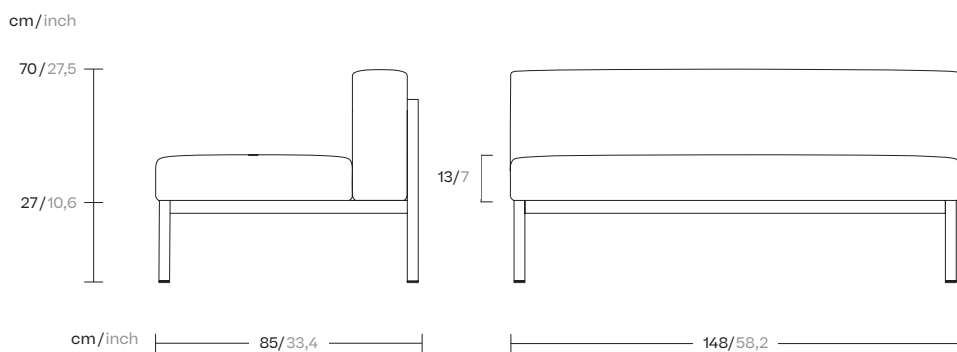

kettal

Central module

Designer
Kettal Studio

Collection
Landscape

Reference
KS9401200

2/3

Materials

Fabric
Heavy Load 100.000 Cycles,
Heavy Load Resistant 1000
Decitex, Kettalize-It, Resist
U.v. En-581-4, Easy Clean,
Abrasion, Resistance 30.000
Cycles, Quickdry