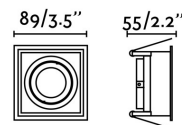

Specifications

Bulb:	1 X GU10 MAX 8W LED
Bulb included:	No
Transformer:	
Transformer included:	No
Voltage:	100-240V
Operating Frequency:	50/60Hz
IP:	20
Class:	II
Material:	Metal
Designer:	
Recommended bulb:	
Length:	89 mm
Net Width:	89 mm
Height:	55 mm
Net Weight:	0.19 kg
Volume:	0.00098 m3