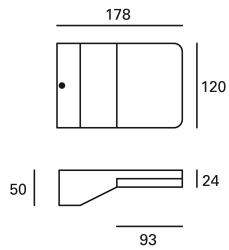

Serenate

PX-0254-NEG

Wall fixture IP44 Serenate LED 7.6W 3000K Black 574lm

TECHNICAL FEATURES

Power (W) : 7.6W

Total power consumption of light (W) : 8.5W

Real lumens : 574

Real lm/W : 68

Correlated Colour Temperature (CCT) : LED warm-white 3000K

Dimming protocol : ON-OFF

Lens / reflector angle : HORIZONTAL 115°

Structure material : Aluminium

Structure finish : Black

Diffuser material : Polycarbonate

Packaged weight (kg): 0.68

Packaging: 215mm x 70mm x 155mm