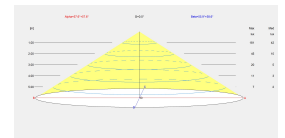

LUMINOTECHNIC FEATURES

Light source: LED OSRAM

CRI: 80

MacAdam steps: 3

Photobiological risk: RG1

VENTILATION FEATURES

Power used: 8.5W

Service value measurement standard: EN 60879:2019

LOGISTICS

Net weight (kg): 0.5

Packaged weight (kg): 0.68

Packaging: 215mm x 70mm x 155mm