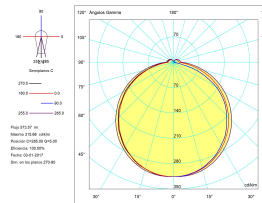

CRI: 80

MacAdam steps: 3

Photobiological risk: RG1

VENTILATION FEATURES

Power used: 8.5W

Service value measurement standard: EN 60879:2019

LOGISTICS

Net weight (kg): 0.5