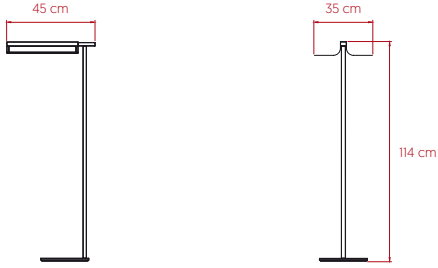

## SIZE

## COMPONENTS

Wood Veneer Shade

Metal Stem & Base

Black Electrical Cable with Dimming Switch: 185 cm

## PACKAGING

**Box Size:** 162 x 55 x 17 cm

**Box Volume:** 0.15 m<sup>3</sup>

**Weight:** Gross - 10.8 Kg | Net - 5.9 Kg