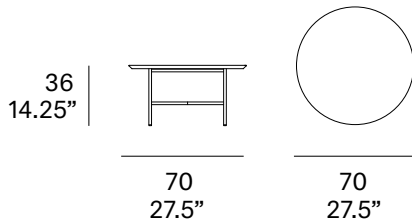

indoor

Grada indoor

Round coffee table / centro redondo

Lievore Altherr Molina, 2017/2021

T919

Tabletop made of solid wood from European oaks with 0.83" of section. Structure made of stainless steel tube, finished with polyester powder. The collection is also available in a lacquered version (MDF) and in European oak plywood. Delivered unassembled.

Tabletop options:

- solid wood top 21 mm/0.83" thick.
- veneered top 21 mm/0.83" thick.
- lacquered top 21 mm/0.83" thick.

Shipment details

Qty	1 coffee table (2 boxes)
Volume	0,15 m ³ / 5.3 ft ³
Gross weight	13 kg / 28.7 lb
Net weight	9 kg / 19.8 lb
Box 1 - dimensions (approx.)	53 x 53 x 40 cm 20.75" x 20.75" x 15.75"
Box 2 - dimensions (approx.)	73 x 73 x 7 cm 28.75" x 28.75" x 2.75"
Item dimensions (width x depth x height)	70 x 70 x 36 cm 27.5" x 27.5" x 14.25"